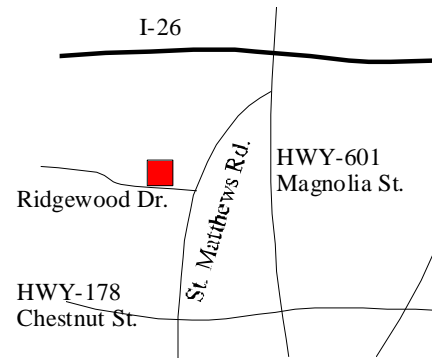

Patient Name:

Test Date:

Test Time:

Directions to Orangeburg Sleep Lab 1260 Ridgewood Dr. Orangeburg, SC 29118

(Located across from Hillcrest Golf Club - Directly behind ERA Wilder Realty)

From I-26:

1. Take Hwy 601 / St. Matthews Rd. 1.5 miles and turn RIGHT at Nissan/Chrysler/Dodge car dealership onto St. Matthews Rd.
2. Go 1.5 miles to Ridgewood Dr. and turn RIGHT.
3. Go 1/10 mile turn RIGHT into parking lot – Complete Health Sleep Lab on left.

From US Hwy 178 / Chestnut St.:

1. Take St. Matthews Rd. North go .8 mile to Ridgewood Dr. and turn LEFT.
2. Go 1/10 mile turn RIGHT into parking lot – Complete Health Sleep Lab on left.

From US Hwy 21 / Columbia Rd.:

1. Turn onto Ridgewood Dr. and go .9 mile and turn LEFT into parking lot – Complete Health Sleep Lab on left.

**Telephone Number to Lab is for after 8:30 pm in case of any problems.
1260 Ridgewood Dr., Orangeburg, SC 29118 - Tel (803) 268-9945**